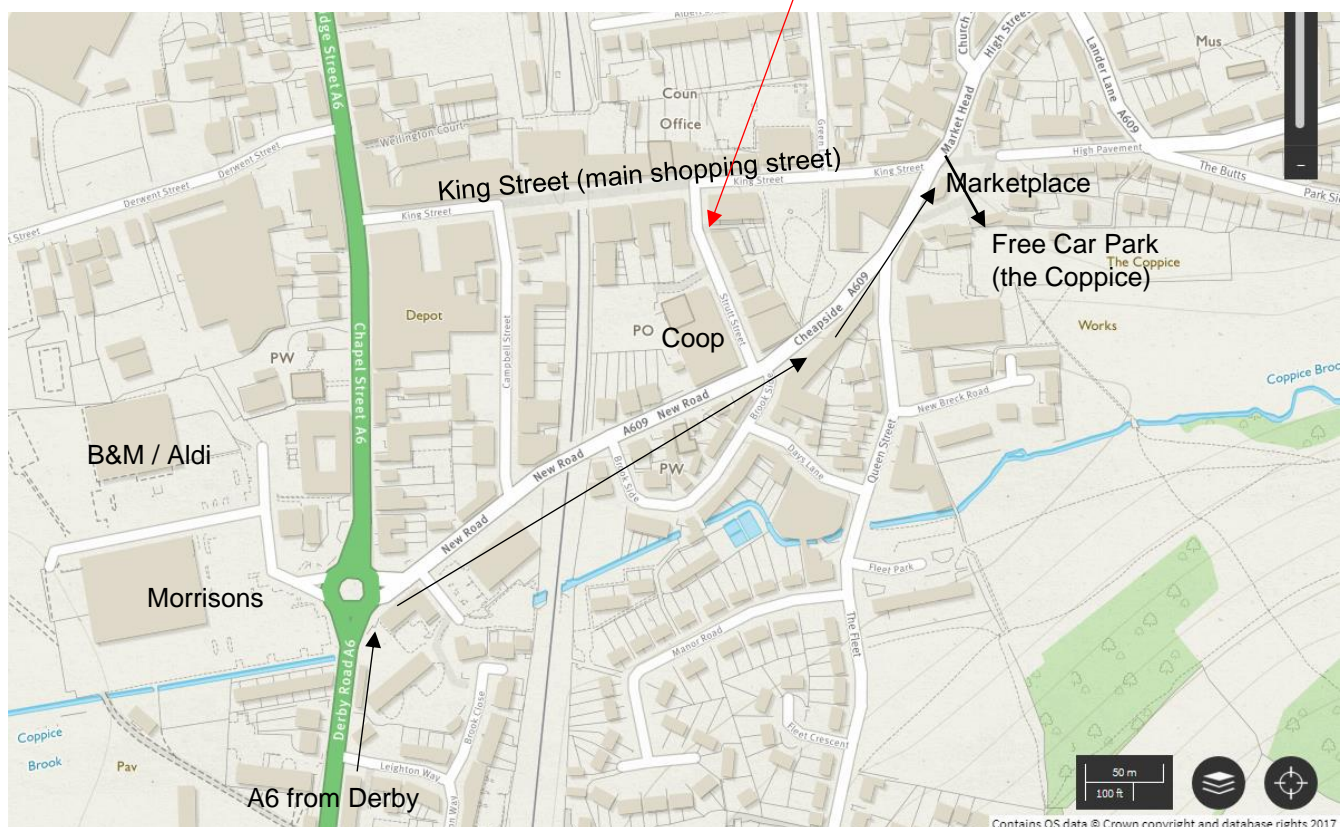

Directions to the Office of Belper Rail Engineering Ltd

The address is Office Suite 1.01, 62 King Street, Belper, DE56 1PZ

These directions are if you are coming from the south on the A6 from Derby and Duffield.

Turn right at the Morrisons roundabout and up New Road. Follow this up the hill to the market place.

Just before you get to the pedestrian crossing turn right onto the market place, bear right and the car park is ahead of you and signposted.

It's a big car park and there is always space, although often only at the far end.

From the car park, walk across the marketplace, cross at the pedestrian crossing and head down King Street. On the corner of Strutt Street at 62 King Street is a sweet shop called Sweet Memories. Turn left here onto Strutt Street.

The office address is 62 King Street, but the entrance is off Strutt Street. The office is above Peakdale Outdoors, with the entrance steps to the right side of the shop.

Go through the cream coloured gate and up the exterior stairs.